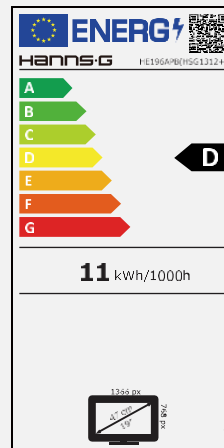

HE 196 APB

18.5" / 47cm Diagonal
LED Backlight – Format 16:9

- LED Backlight Monitor
- 1366 x 768 WXGA Resolution
- 10,000,000:1 Active Contrast
- 5ms Fast Response Time
- Built-In Stereo Speakers
- Low Power Consumption
- Multi-Video Modes
- Tilt and Wall Mountable (VESA)
- ECO Friendly
- Flicker Free

RESPONSE TIME, VESA

5 msec

VESA
Wall-Mountable

FEATURES

Eco
Friendly

Low
Power
Cons.

Tilt

Video
Modes

Display Size	47cm / 18.5" Diagonal
Panel Type	TFT – LED Backlight
Aspect Ratio	16:9
Resolution (H x V)	1366 x 768
Brightness	200cd/m ²
Contrast (Typ.)	600:1 (Typical)
Contrast (Active)	10.000.000:1 (Active)
Viewing Angle L/R; U/D	90° H – 65° V (CR > 10)
Response Time	5 msec (typ)
Pixel Pitch	0,3 (H) x 0,3 (V) mm
Panel Surface	Anti-Glare
Display Colors	16.7M Colors
Horizontal Frequency	31 ~ 61 kHz
Vertical Frequency	56 ~ 75 Hz
Max Display Frequency	1366 x 768 @ 60Hz
Input 1	D-Sub (VGA)
Input 2	-
Input 3	-
Buil-in Speakers	Yes, 1.5W X 2
Power Consumption	On: 11W; Stand-by: 0,3W; Off: 0,2W
AC Power Range	AC 100 ~ 240 Volt; 50 ~ 60 Hz
Product Dimensions	442 x 185 x 344 mm (W x D x H)
Packing Dimensions	515 x 115 x 336 mm (W x D x H)
Net / Gross Weight	2,5 Kgs / 3,4 Kgs
Bezel & Color Plan	Black texture front bezel, back cover, arm, base

VESA Mounting	100 x 100 mm
Monitor Stand	Normal Base
Tilt / Kensington Lock	-5° ~ 20° / Yes
Pivot / Swivel	- / -
Controls	Menu, Bri (+), Vol (-), Auto, Power
Color	Warm, Natural, Cool, User Mode
Preset Mode	PC, Movie, Game, ECO Modes
On Screen Display	12 OSD Languages
Accessory	Power Cable (1,5m); VGA Cable (1,5m); Audio Cable (1,8m); Warranty Card; Quick Start Guide
Flicker Free	Yes