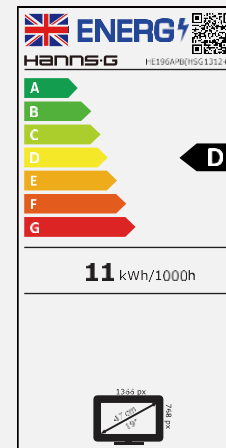

HE 196 APB

18.5" / 47cm Diagonal
LED Backlight – Format 16:9

- LED Backlight Monitor
- 1366 x 768 WXGA Resolution
- 10,000,000:1 Active Contrast
- 5ms Fast Response Time
- Built-In Stereo Speakers
- Low Power Consumption
- Multi-Video Modes
- Tilt and Wall Mountable (VESA)
- ECO Friendly
- Flicker Free

RESPONSE TIME, VESA

5 msec

VESA
Wall-Mountable

FEATURES

Eco
Friendly

Low
Power
Cons.

Tilt

Video
Modes

Display Size	47cm / 18.5" Diagonal
Panel Type	TFT – LED Backlight
Aspect Ratio	16:9
Resolution (H x V)	1366 x 768
Brightness	200cd/m ²
Contrast (Typ.)	600:1 (Typical)
Contrast (Active)	10.000.000:1 (Active)
Viewing Angle L/R; U/D	90° H – 65° V (CR > 10)
Response Time	5 msec (typ)
Pixel Pitch	0,3 (H) x 0,3 (V) mm
Panel Surface	Anti-Glare
Display Colors	16.7M Colors
Horizontal Frequency	31 ~ 61 kHz
Vertical Frequency	56 ~ 75 Hz
Max Display Frequency	1366 x 768 @ 60Hz
Input 1	D-Sub (VGA)
Input 2	-
Input 3	-
Buil-in Speakers	Yes, 1.5W X 2
Power Consumption	On: 11W; Stand-by: 0,3W; Off: 0,2W
AC Power Range	AC 100 ~ 240 Volt; 50 ~ 60 Hz
Product Dimensions	442 x 185 x 344 mm (W x D x H)
Packing Dimensions	515 x 115 x 336 mm (W x D x H)
Net / Gross Weight	2,5 Kgs / 3,4 Kgs
Bezel & Color Plan	Black texture front bezel, back cover, arm, base

VESA Mounting	100 x 100 mm
Monitor Stand	Normal Base
Tilt / Kensington Lock	-5° ~ 20° / Yes
Pivot / Swivel	- / -
Controls	Menu, Bri (+), Vol (-), Auto, Power
Color	Warm, Natural, Cool, User Mode
Preset Mode	PC, Movie, Game, ECO Modes
On Screen Display	12 OSD Languages
Accessory	Power Cable (1,5m); VGA Cable (1,5m); Audio Cable (1,8m); Warranty Card; Quick Start Guide
Flicker Free	Yes